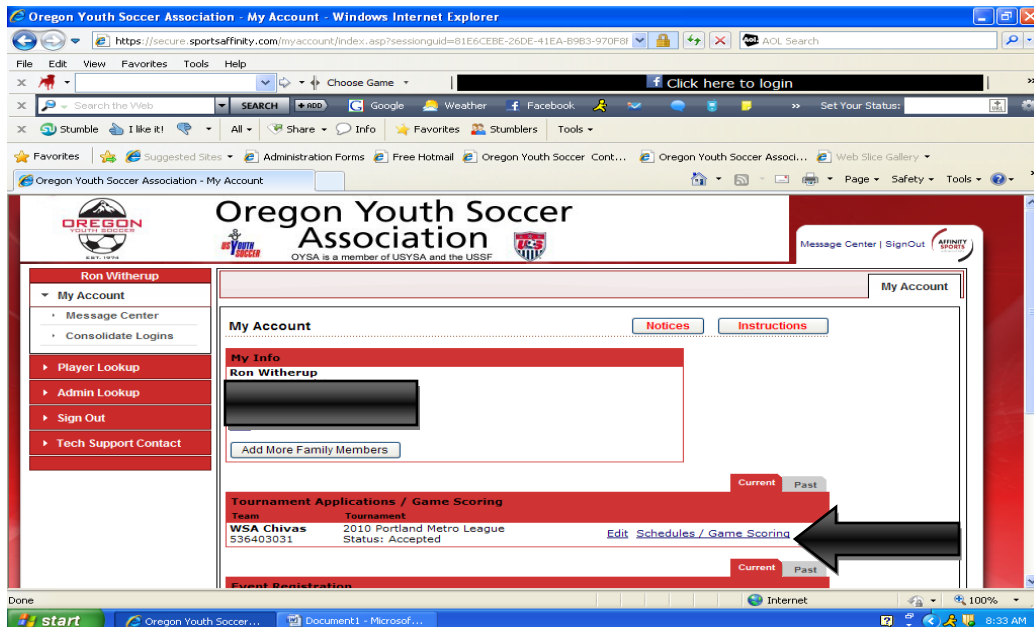

Once logged in, please click on the MY ACCOUNT tab on the right hand side. (You should be logged into the automatically). You should see all your information that is in the system along with any team that you are associated with.