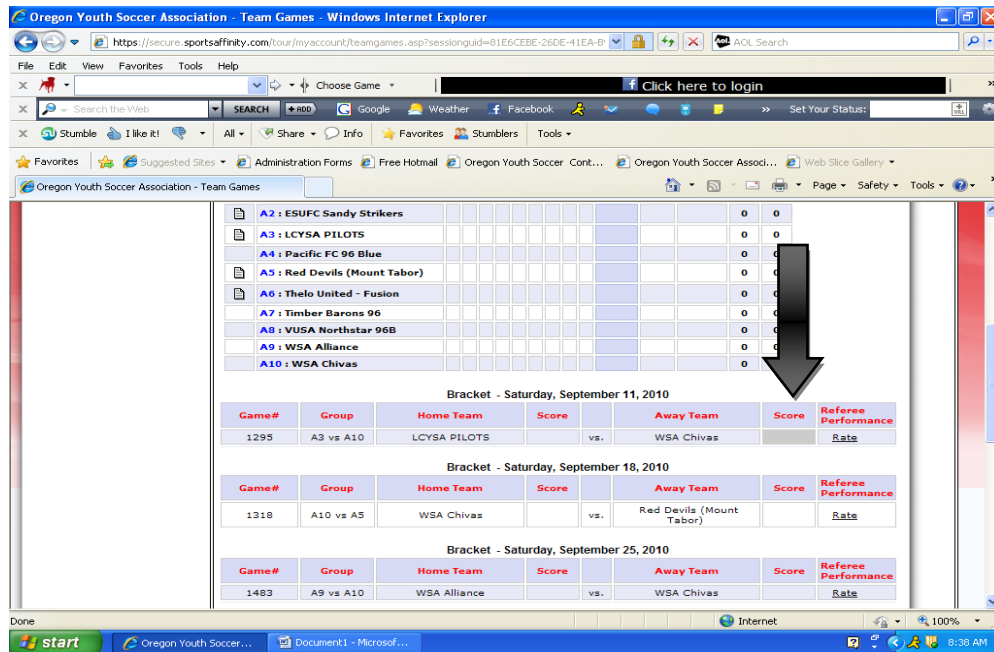

Once logged in, please click on the MY ACCOUNT tab on the right hand side. (You should be logged into the automatically). You should see all your information that is in the system along with any team that you are associated with.

To access your Schedule and to input Game Scores, please click on the SCHEDULES/GAME SCORING link. This will pull up the complete schedule for your individual team.

To input the GAME SCORE, place your cursor over the score box for your team in the game schedule, click on the box. The box should be a darker gray.