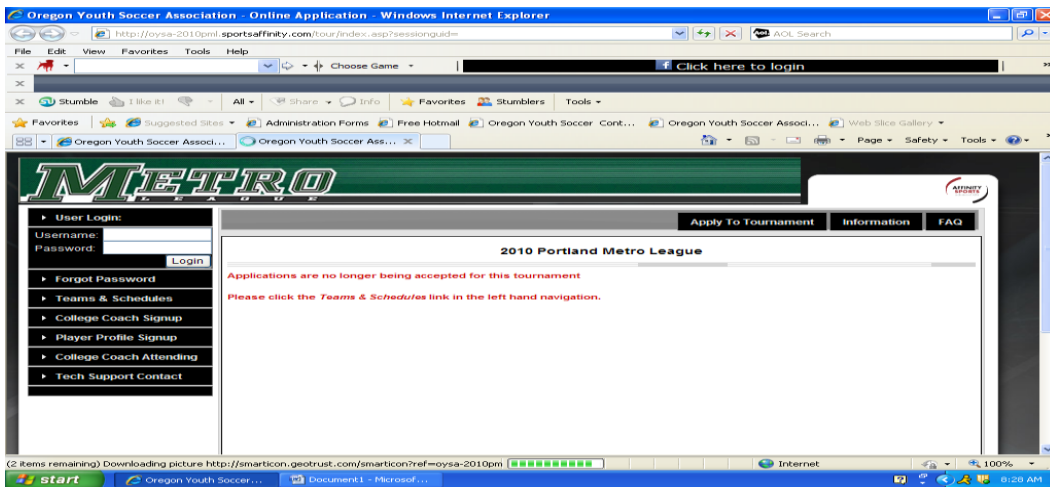

Once logged in, please click on the MY ACCOUNT tab on the right hand side. (You should be logged into the automatically). You should see all your information that is in the system along with any team that you are associated with.